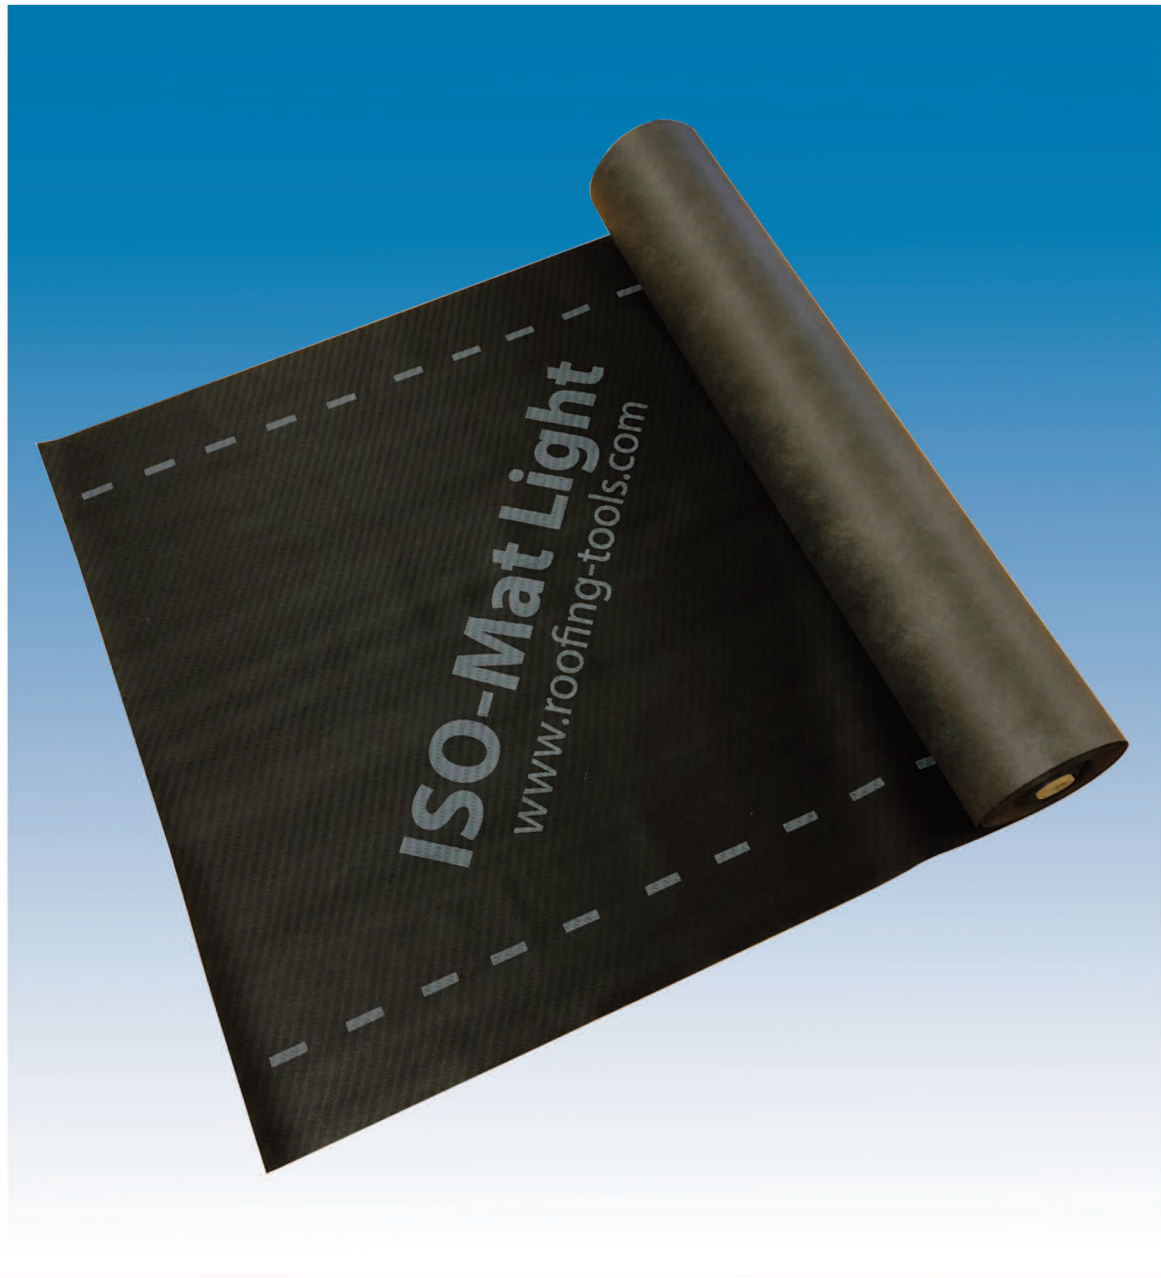

# ISO-Mat Light®

UNDERLAY FOR METAL ROOFING

metal  
solutions

METAL SOLUTIONS LIMITED

# ISO-Mat Light®

UNDERLAY FOR METAL ROOFING

## Description:

ISO-Mat Light® is a High-Performance Breather Membrane and Underlay suitable for all types of domestic and commercial buildings.

ISO-Mat Light® is used in roofing & cladding applications under tightly fitted metals installed in cold ventilated construction and is suitable as an underlay in all UK Wind Zones as described in BS 5534.

## Application:

ISO-Mat Light® is for use on a ventilated roof structure where moisture can escape to the atmosphere.