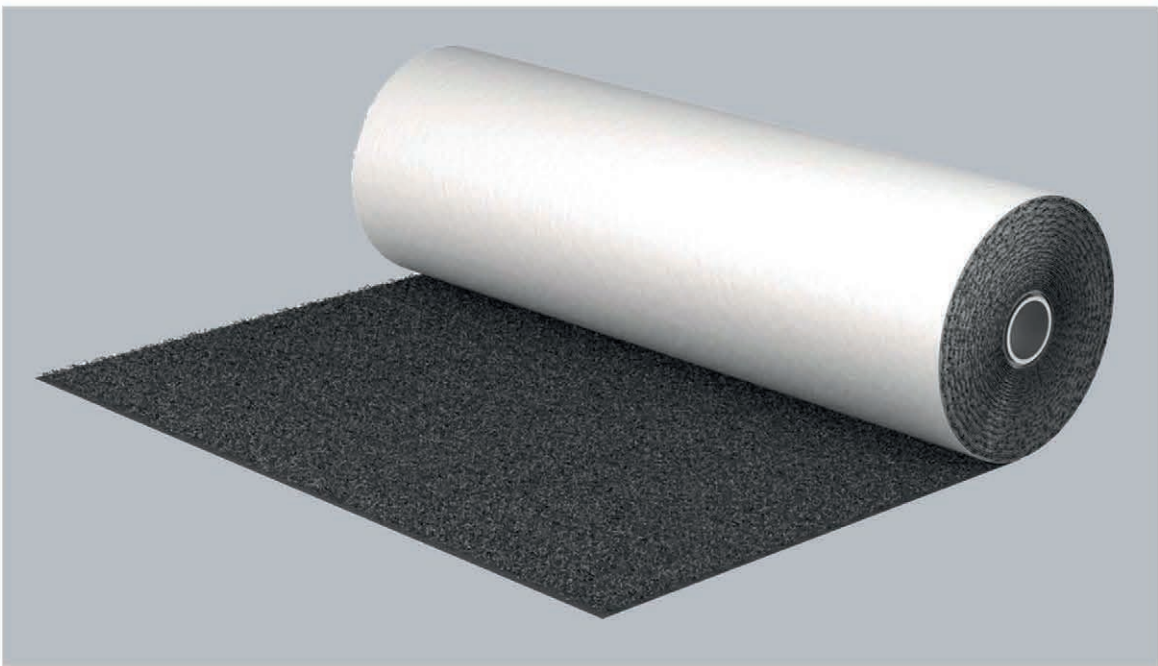

METAL SOLUTIONS LIMITED

ISO-Mat Metal

CONDENSATION CONTROL & DRAINAGE SYSTEM FOR METAL ROOFING

- For standing seam and fully supported metal roofing
- Compatible with all types of metal

METAL SOLUTIONS LIMITED

ISO-Mat Metal

CONDENSATION CONTROL & DRAINAGE SYSTEM FOR METAL ROOFING

ISO-Mat Metal is a condensation control and drainage system for metal roofing.

It is a fully vapour-permeable, strong, durable and waterproof barrier.

ISO-Mat Metal incorporates a breathable membrane base with an additional layer of spiraled polypropylene mesh melt bonded to it, which has been designed as a moisture and separation layer for all types of standing seam and metal roofs.

The high performance breather membrane base layer helps to release water vapour from the building, whilst the spiral mesh creates a 10mm air gap that allows this moisture to drain off the roof. This air gap also protects the metal roofing, as it prevents contact between moisture and metal.