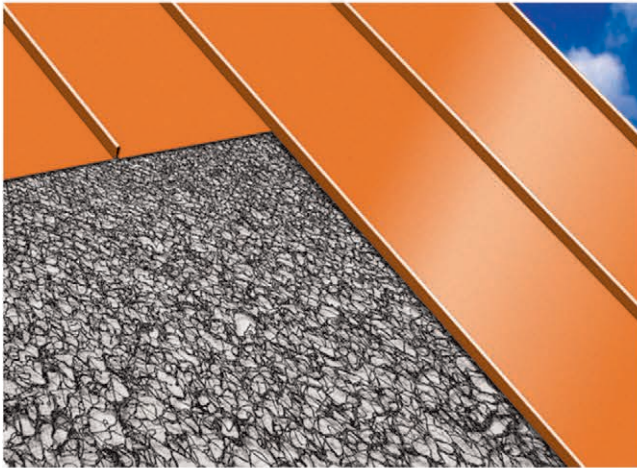

METAL SOLUTIONS LIMITED

ISO-Mat Metal

CONDENSATION CONTROL & DRAINAGE SYSTEM FOR METAL ROOFING

ISO-Mat Metal is a condensation control and drainage system for metal roofing.

It is a fully vapour-permeable, strong, durable and waterproof barrier.

ISO-Mat Metal incorporates a breathable membrane base with an additional layer of spiraled polypropylene mesh melt bonded to it, which has been designed as a moisture and separation layer for all types of standing seam and metal roofs.

The high performance breather membrane base layer helps to release water vapour from the building, whilst the spiral mesh creates a 10mm air gap that allows this moisture to drain off the roof. This air gap also protects the metal roofing, as it prevents contact between moisture and metal.

The spiral mesh allows the metal to expand and contract, and stops the direct transmission of summer heat and winter cold.

Membrane weight, g/m²	140
Drainage mesh weight, g/m²	350
Water tightness, class	w1
Water vapour transmission (sd), m	0.02
Maximum tensile force (MD), N/50mm	290
Maximum tensile force (CD), N/50mm	190
Elongation at tensile force (MD), %	80
Elongation at tensile force (CD), %	90
Resistance to tearing MD (nail shank), N	205
Resistance to tearing CD (nail shank), N	285
Acoustic damping value, db	8
Vapour resistance, MNs/g¹	0.15